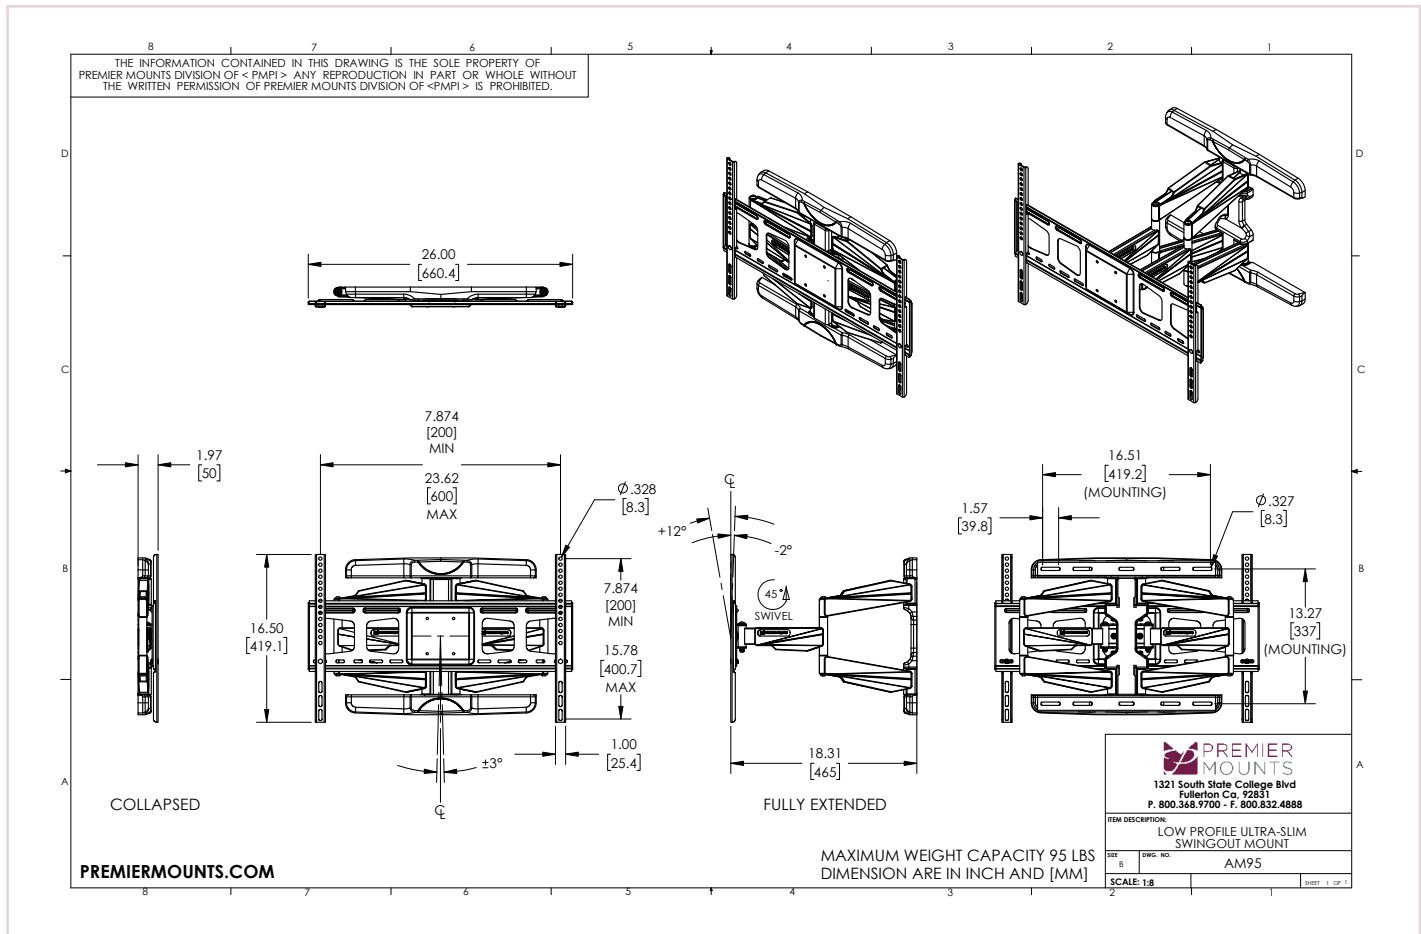

The AM95 is a swing out mount for flat-panel displays up to 95 lbs/34 Kg. The AM95 allows for up to 45° of swivel, 12° of tilt and extends up to 18". With a slim depth of only 2" it looks like a flat mount when collapsed. Cable management channels are built in the arm to keep power and cables protected when pulling or pushing the display.

Flat panel mount collapses to 2.0 in. from the wall

Expands flat panel displays up to 18 inches from the wall

Designed to offer 12 degrees of downward tilt for today's slim line flat panels

Low Profile Ultra-Slim Swingout Mount

AM95

Specifications

Weight 19 lb. 8.6 kg	Color Black	Weight Capacity / Mount 95 lb./43 kg	Mounting Pattern 100 x 100mm (Min) x 650 x 400mm (Max)
Width x Height x Depth 26 x 17.5 x 1.96 in 660 x 395 x 50 mm		Warranty Lifetime	

Packaging

Width x Height x Depth 28.25 x 17.5 x 2.75 in 717.5 x 445 x 70 mm
--

Contents Mount (x1), Universal Hardware Pack (x1), Instruction Manual (x1)

Architectural Drawing

Specifications subject to change without notice